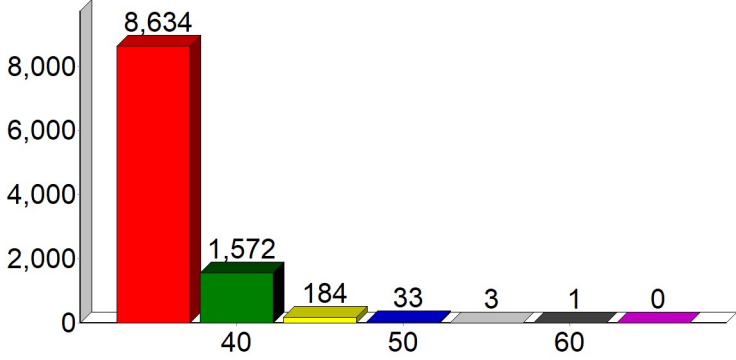

Ruspidge & Soudley Parish Council

SpeedWatch

VAS data report for the period July - September 2022

Buckshaft Road - from St White's Road *

Highest speed recorded this period:
60 MPH

Total below 30 mph:	31470
Total above 30 mph:	10427
Grand total:	41897
% above 30 mph:	25

Ruspidge Road - from St White's Road *

Total below 30 mph:	68490
Total above 30 mph:	9196
Grand total:	77686
% above 30 mph:	12

Soudley - from the Heritage Centre *

Breaking the cycle of crime
The Vehicle Activated Signs (VAS) were funded by the PCC through a grant to the Parish

Total below 30 mph:	30558
Total above 30 mph:	16872
Grand total:	47430
% above 30 mph:	36

* Direction; this is the direction FROM which vehicles are approaching the VAS (Vehicle Activated Sign)
Signs are located: Junction of Ruspidge Road and Railway Road, beside Soudley ponds and near No. 7a Buckshaft Road