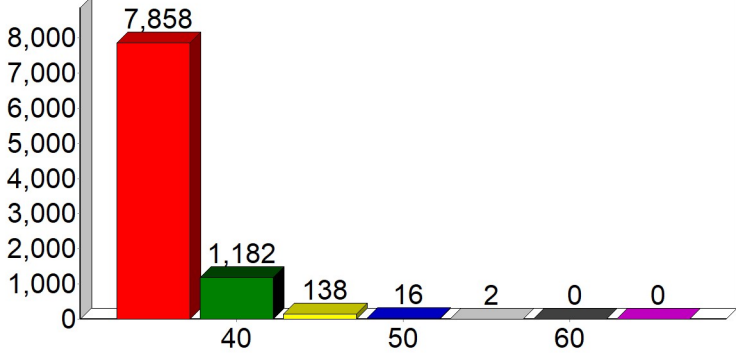

Ruspidge & Soudley Parish Council

SpeedWatch

VAS data report for the period July - September 2022

Buckshaft Road - from St White's Road *

Highest speed recorded this period:
60 MPH

Total below 30 mph:	31470
Total above 30 mph:	10427
Grand total:	41897
% above 30 mph:	25

Ruspidge Road - from St White's Road *

Total below 30 mph:	68490
Total above 30 mph:	9196
Grand total:	77686
% above 30 mph:	12

Soudley - from the Heritage Centre *

Breaking the cycle of crime
The Vehicle Activated Signs (VAS) were funded by the PCC through a grant to the Parish

Total below 30 mph:	30558
Total above 30 mph:	16872
Grand total:	47430
% above 30 mph:	36

* Direction; this is the direction FROM which vehicles are approaching the VAS (Vehicle Activated Sign)
Signs are located: Junction of Ruspidge Road and Railway Road, beside Soudley ponds and near No. 7a Buckshaft Road