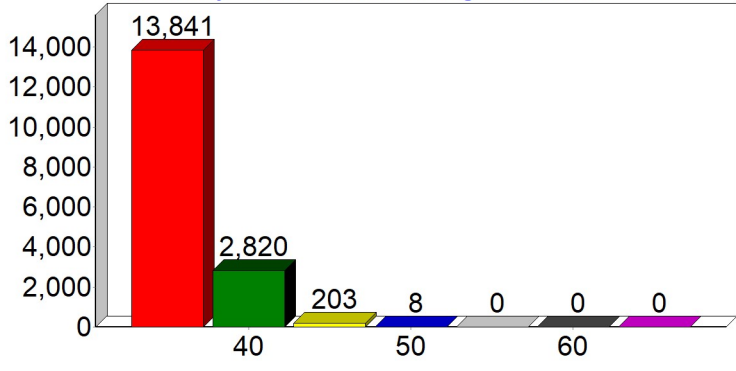

Ruspidge & Soudley Parish Council

SpeedWatch

VAS data report for the period July - September 2022

Buckshaft Road - from St White's Road *

Highest speed recorded this period:
60 MPH

Total below 30 mph:	31470
Total above 30 mph:	10427
Grand total:	41897
% above 30 mph:	25

Ruspidge Road - from St White's Road *

Total below 30 mph:	68490
Total above 30 mph:	9196
Grand total:	77686
% above 30 mph:	12

Soudley - from the Heritage Centre *

Breaking the cycle of crime
The Vehicle Activated Signs (VAS) were funded by the PCC through a grant to the Parish

Total below 30 mph:	30558
Total above 30 mph:	16872
Grand total:	47430
% above 30 mph:	36

* Direction; this is the direction FROM which vehicles are approaching the VAS (Vehicle Activated Sign)
Signs are located: Junction of Ruspidge Road and Railway Road, beside Soudley ponds and near No. 7a Buckshaft Road